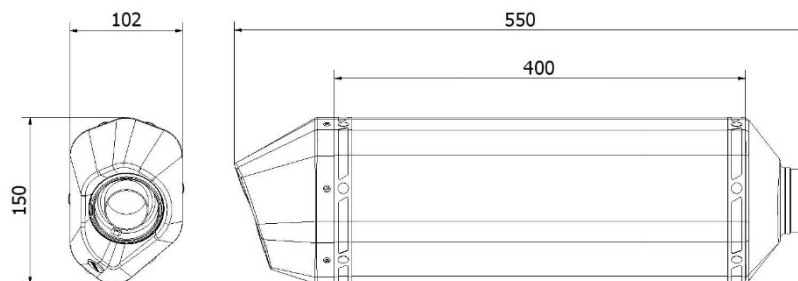

Technical specifications

SPEED EDGE BLACK

Characteristics

Body material	Black steel
Front end cap material	Stainless steel
Rear end cap material	Carbon
Material of the inside of the silencer	Stainless steel
Link pipe material	Stainless steel
Type of attachment to the frame	Stainless steel screwed bracket
Total body length (mm)	400 mm
Internal diameter of the silencer coupling (mm)	Ø 55
Presence of dB-Killer	Yes
Silencer weight	2,9 kg