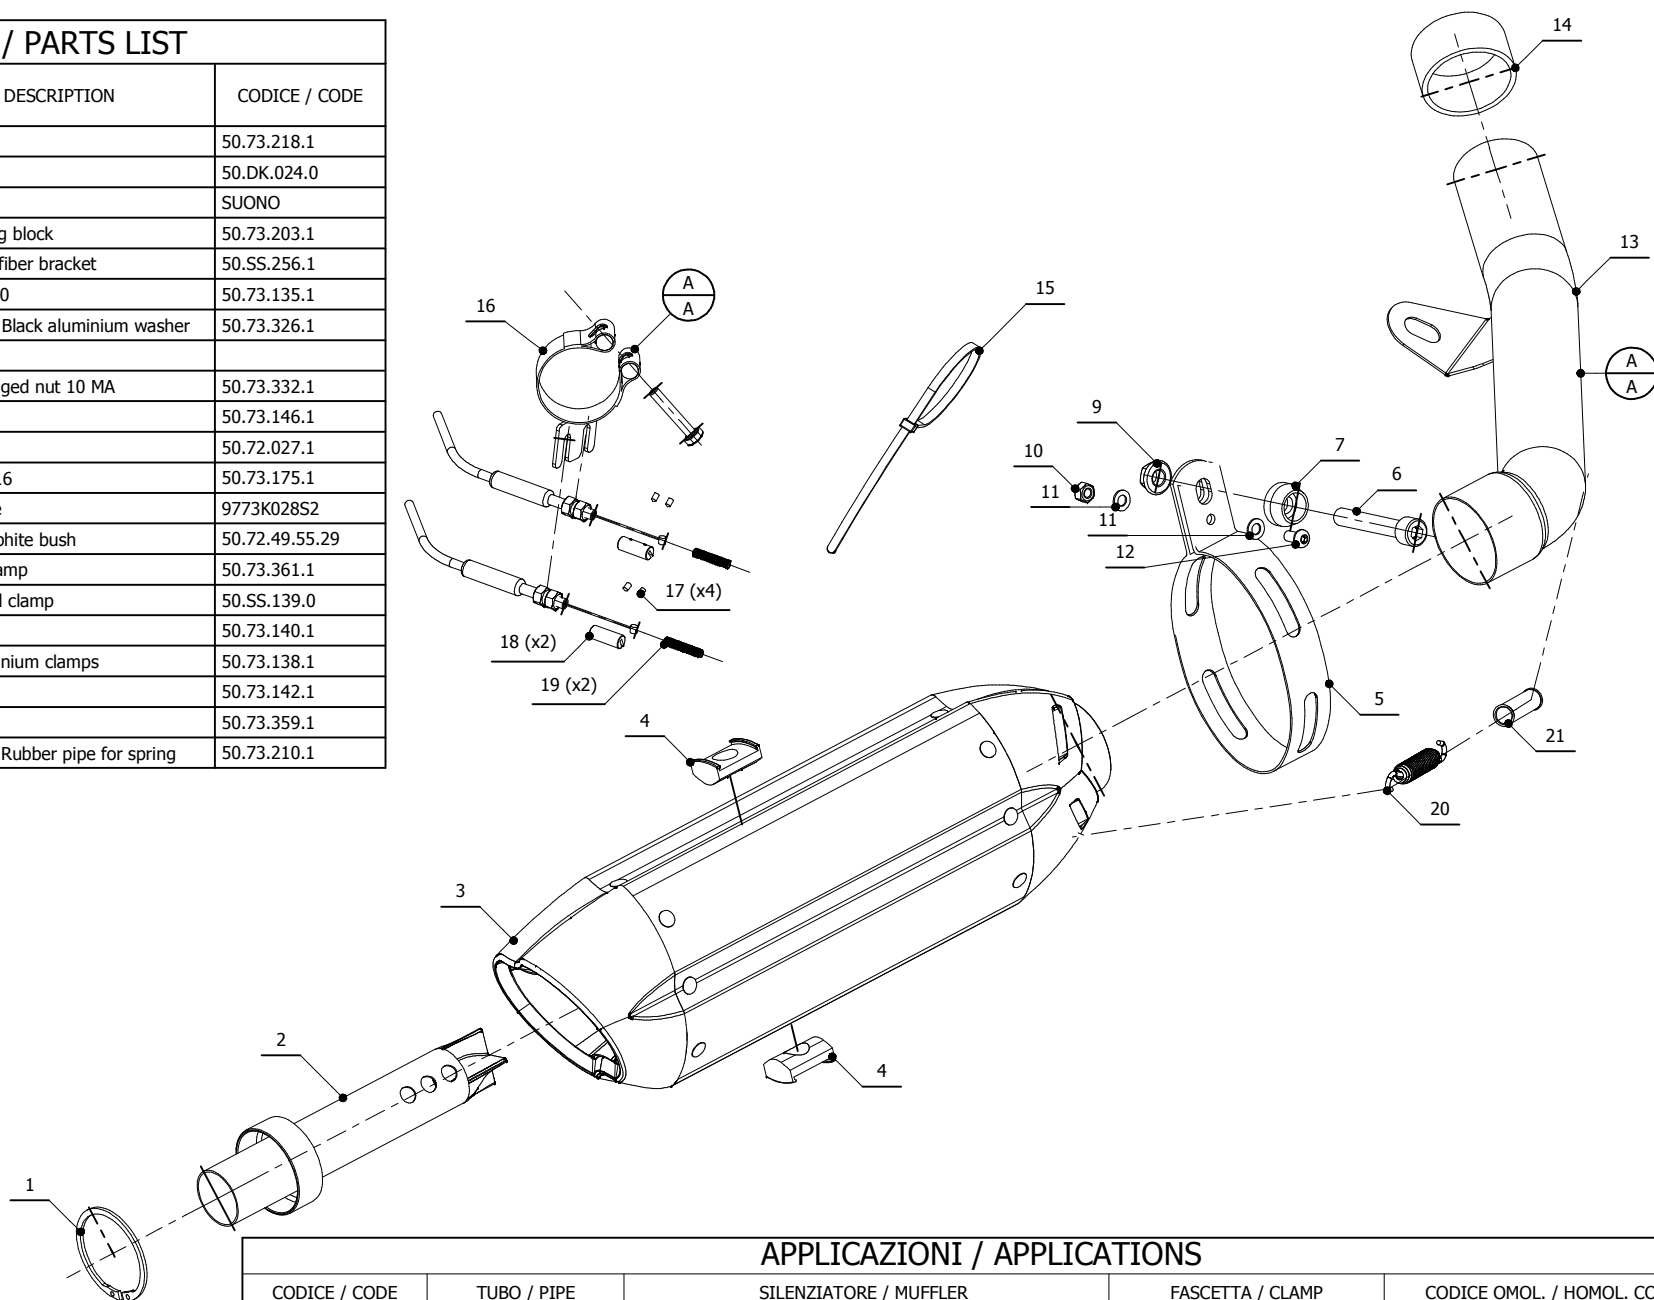

**MODEL** KAWASAKI Z 750 R

**YEAR** 2012-->

**LINE** SPORT

**MUFFLER** SUONO

**SCHEMATIC**

**ELENCO PARTI / PARTS LIST**

#	QTÀ / QTY	DESCRIZIONE / DESCRIPTION	CODICE / CODE
1	1	Anello Seger / Seger ring	50.73.218.1
2	1	DB killer / DB killer	50.DK.024.0
3	1	Silenziatore / Muffler	SUONO
4	2	Tassello grande / Rubber big block	50.73.203.1
5	1	Staffa in carbonio / Carbon fiber bracket	50.SS.256.1
6	1	Vite M10x60 / Screw M10x60	50.73.135.1
7	1	Rondella in alluminio nera / Black aluminium washer	50.73.326.1
8			
9	1	Dado 10 MA flangiato / Flanged nut 10 MA	50.73.332.1
10	1	Dado M6 / Nut M6	50.73.146.1
11	2	Rondella M6 / Washer M6	50.72.027.1
12	1	Vite M6 x 16 / Screw M6 x 16	50.73.175.1
13	1	Tubo di raccordo / Link pipe	9773K028S2
14	1	Guarnizione in grafite / Graphite bush	50.72.49.55.29
15	1	Fascette in nylon / Nylon clamp	50.73.361.1
16	1	Fascetta passacavi / fairlead clamp	50.SS.139.0
17	4	Grani M3 / Grub screws M3	50.73.140.1
18	2	Morsetti in alluminio / Aluminium clamps	50.73.138.1
19	2	Molla / Spring	50.73.142.1
20	1	Molla media / Middle spring	50.73.359.1
21	1	Tubo in gomma per molla / Rubber pipe for spring	50.73.210.1

**APPLICAZIONI / APPLICATIONS**

CODICE / CODE	TUBO / PIPE	SILENZIATORE / MUFFLER	FASCETTA / CLAMP	CODICE OMOL. / HOMOL. CODE
K.028.L7	INOX / ST. STEEL	INOX (COPPE CARBONIO) / ST. STEEL (CARBON CAPS)	CARBONIO / CARBON FIBER	ME008 e9 1176
K.028.L9	INOX / ST. STEEL	CARBONIO (COPPE CARBONIO) / CARBON (CARBON CAPS)	CARBONIO / CARBON FIBER	ME008 e9 1176