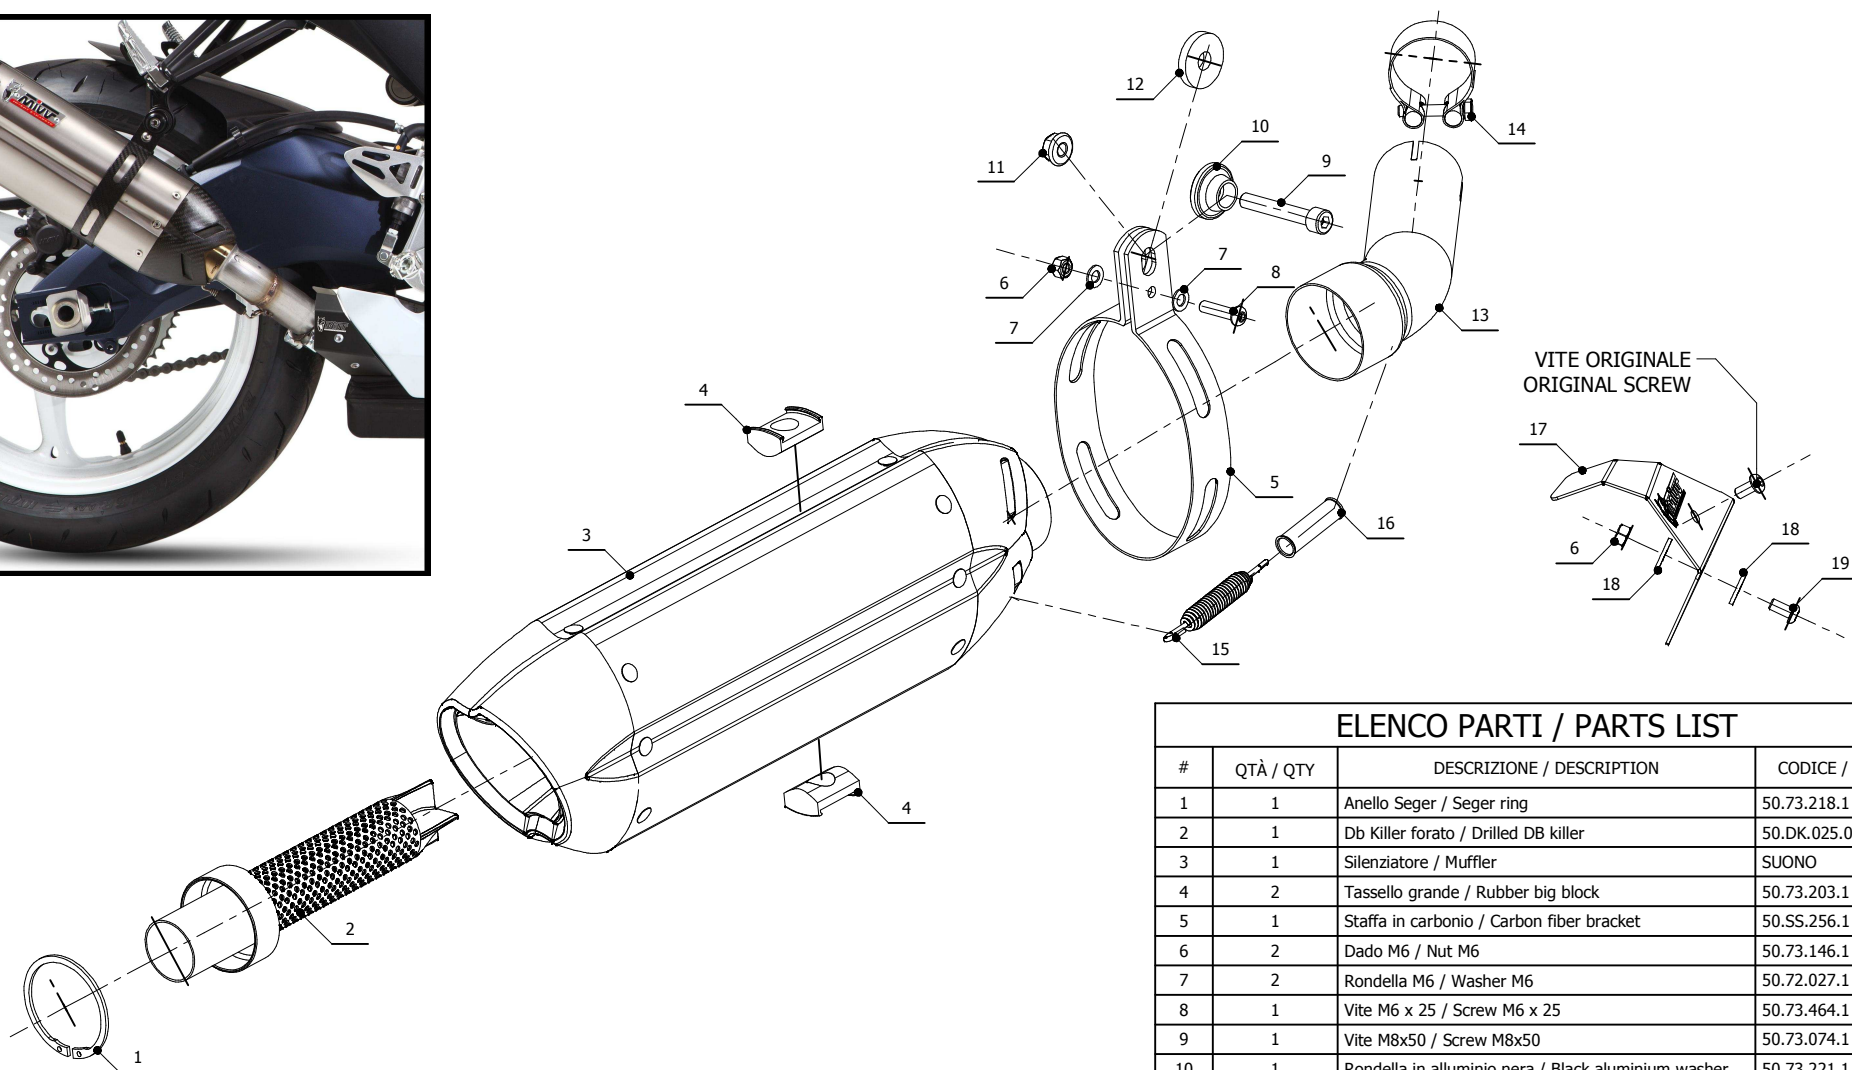

MODEL SUZUKI GSX-R 600 / 750

YEAR 2011 -->

LINE SPORT

MUFFLER SUONO

SCHEMATIC

ELENCO PARTI / PARTS LIST

#	QTÀ / QTY	DESCRIZIONE / DESCRIPTION	CODICE / CODE
1	1	Anello Seger / Seger ring	50.73.218.1
2	1	Db Killer forato / Drilled DB killer	50.DK.025.0
3	1	Silenziatore / Muffler	SUONO
4	2	Tassello grande / Rubber big block	50.73.203.1
5	1	Staffa in carbonio / Carbon fiber bracket	50.SS.256.1
6	2	Dado M6 / Nut M6	50.73.146.1
7	2	Rondella M6 / Washer M6	50.72.027.1
8	1	Vite M6 x 25 / Screw M6 x 25	50.73.464.1
9	1	Vite M8x50 / Screw M8x50	50.73.074.1
10	1	Rondella in alluminio nera / Black aluminium washer	50.73.221.1
11	1	Dado 8 MA flangiato / Flanged nut 8 MA	50.73.052.1
12	1	Rondella in gomma / Rubber washer	50.73.227.1
13	1	Tubo di raccordo / Link pipe	9773S036S2
14	1	Fascetta Ø 44/47 mm / Pipe clamp Ø 44/47 mm	50.FA.006.1
15	1	Molla media / Middle spring	50.73.359.1
16	1	Tubo in gomma per molla / Rubber pipe for spring	50.73.210.1
17	1	Copertura in alluminio / Aluminium cover	50.CR.016.0
18	2	Rondella M6 / Washer M6	50.73.187.1
19	1	Vite M6 x 12 / Screw M6 x 12	50.72.024.1

APPLICAZIONI / APPLICATIONS

CODICE / CODE	TUBO / PIPE	SILENZIATORE / MUFFLER	FASCETTA / CLAMP	CODICE OMOL. / HOMOL. CODE
S.036.L7	INOX / ST. STEEL	INOX (COPPE CARBONIO) / ST. STEEL (CARBON CAPS)	CARBONIO / CARBON FIBER	ME008 e9 1176
S.036.L9	INOX / ST. STEEL	CARBONIO (COPPE CARBONIO) / CARBON (CARBON CAPS)	CARBONIO / CARBON FIBER	ME008 e9 1176